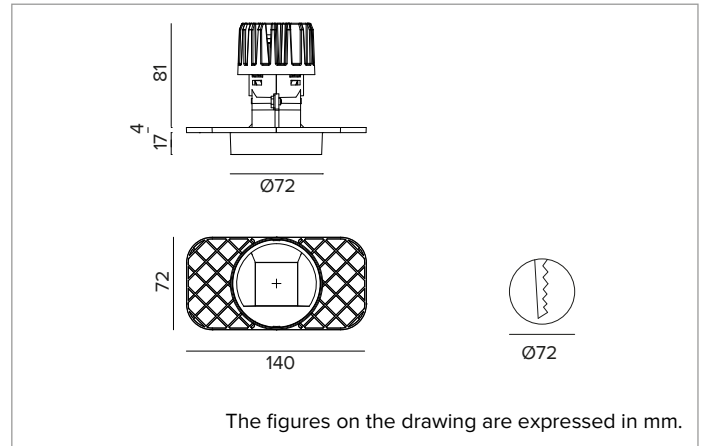

## Recessed LED Downlight in a trimless version

		2700K	H(m)	D1(m)	D2(m)	E <sub>max</sub> (lx)
		Ra90	42°	73°		
Fixture Power	13W	1	0.83	1.56	822	
Source Flux	1507lm	2	1.65	3.11	205	
Fixture Flux	913lm	3	2.48	4.67	91	
Efficacy	68lm/W	4	3.31	6.23	51	
TS1393	I <sub>max</sub> =625cd/klm	I <sub>max</sub>	941cd	5	4.13	7.78 33